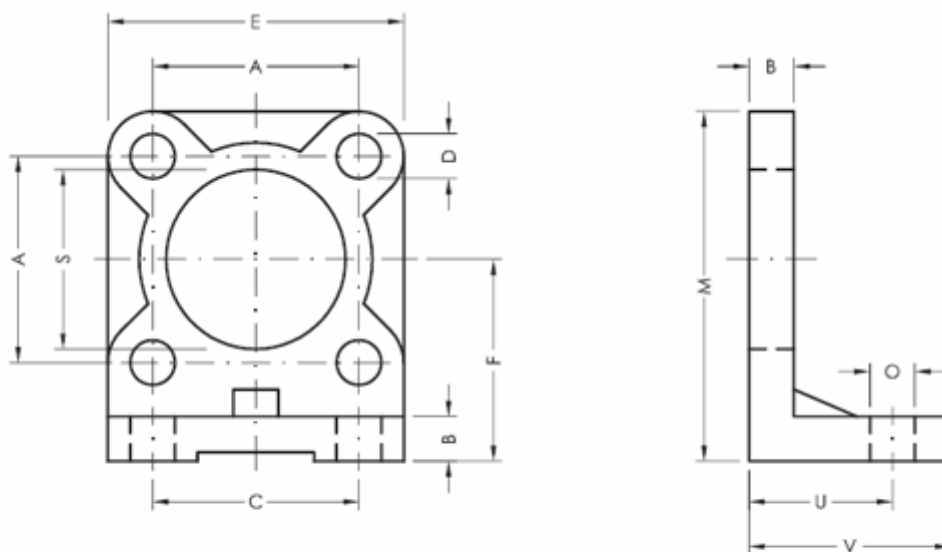

# Data Sheet

Article number: 587003540

Description: High rise pedestal , 0035/40  
for 40 mm cylinder

## Measures

A	= 38.0	O = 9
B	= 8	S = 35
C	= 36	U = 28
Cylinder size	= 40	V = 35
D	= 7	
E	= 52	
F	= 36	
M	= 65.0	